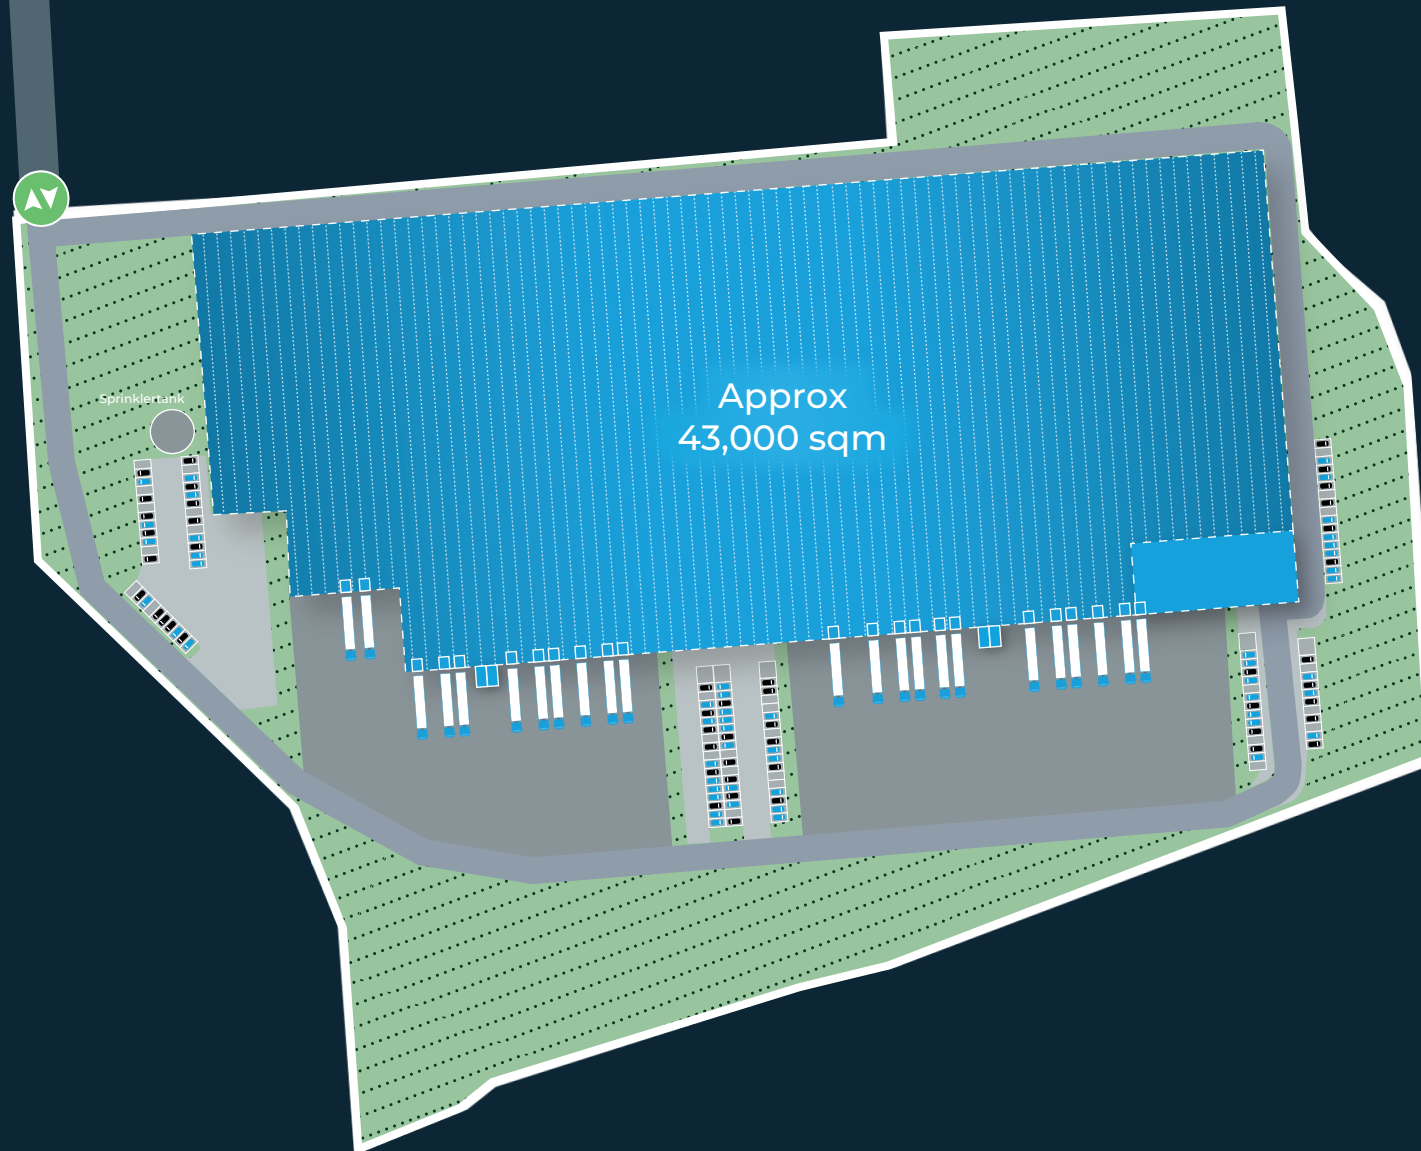

Västanvägen

Staffanstorp

 Main entrance

 Vacant space /
Available warehouse

 Office space

 Dock level loading doors

 Ground level loading doors